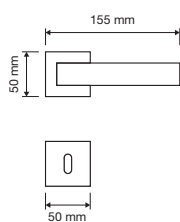

made in Italy | patented design

cromo lucido
polished chrome
CR

cromo satinato
satin chrome
CS

ottone lucido verniciato
polished brass
OL

nero opaco
matt black
VE

1385 RB 019

1385 RB 024

1385 PL