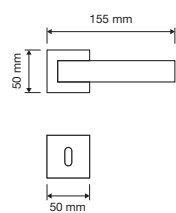

made in Italy | patented design

cromo lucido
polished chrome
CR

cromo satinato
satin chrome
CS

ottone lucido verniciato
polished brass
OL

nero opaco
matt black
VE

1385 RB 019

1385 RB 024

1385 PL