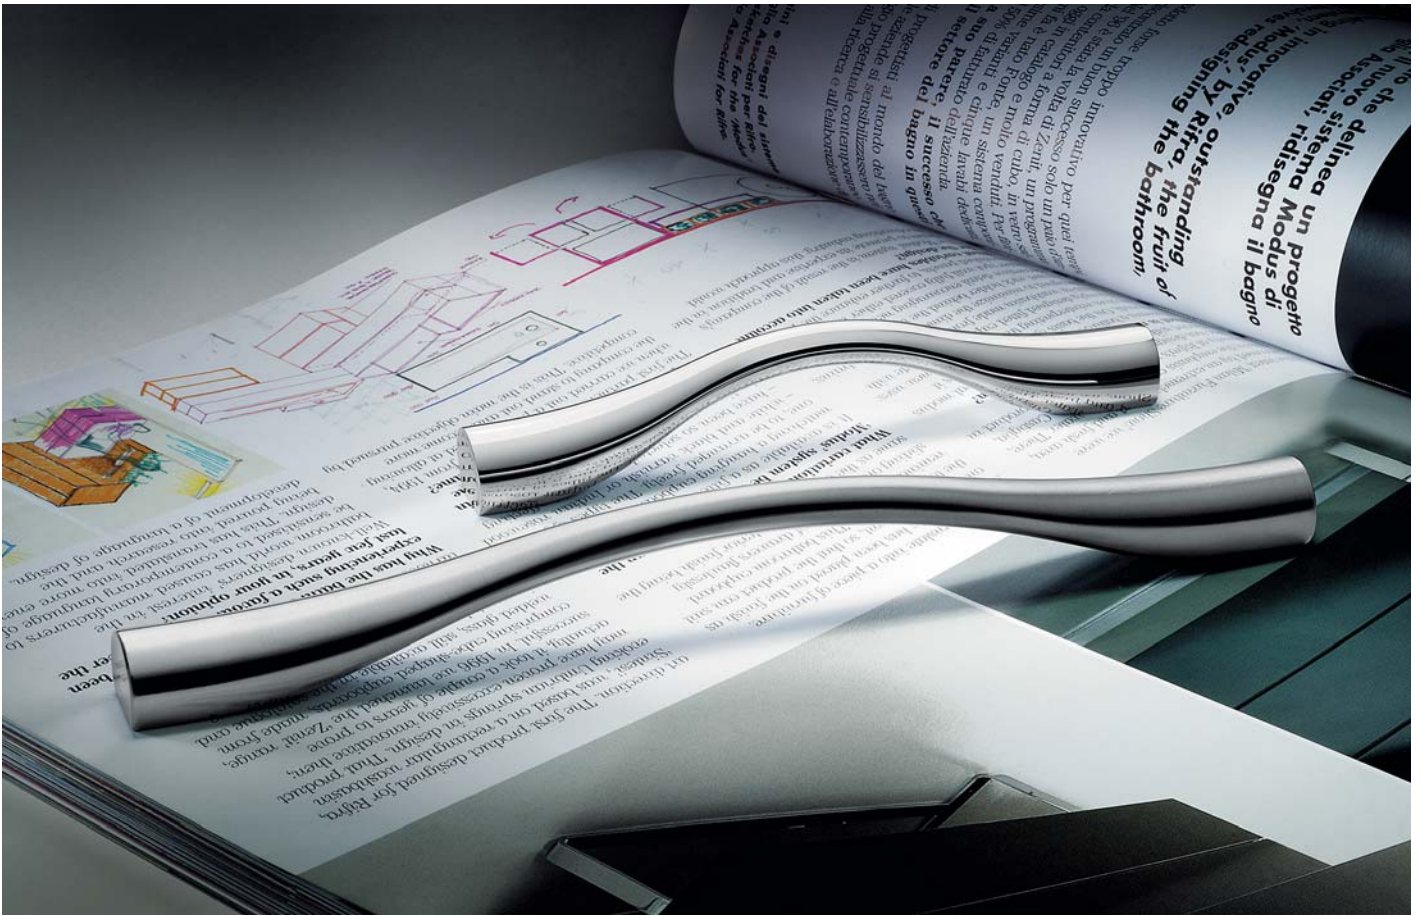

F105

Bartoli Design

Materiale: Cromall®
Material: Cromall®

- Finiture:
Finishes:
- Cromo
Chrome
 - Cromosat
Satin chrome