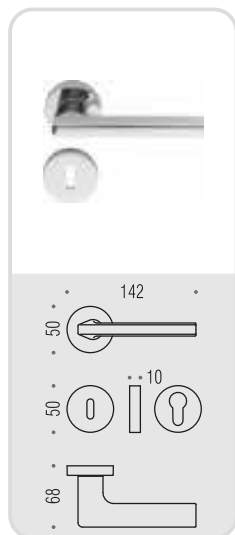

gira

Design: Jasper Morrison

Materiale: Ottone
Material: Brass

OL
Oroplus

CR
Cromo
Chrome

HPS/1
Zirconium stainless-steel HPS

CM
Cromat
Matt chrome

VL
Vintage

vintage

VM
Vintage Mat

vintage

JM 11 R-RY