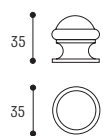

POMELLO FERMAPORTA

FENIX POMELLO FERMAPORTA

Materiale: Ottone
Material: Brass

Cromo satinato
Satined chrome

Cromo lucido
Polished chrome

Ottone lucido
Polished brass

Ottone satinato
Satined brass

Ottone yesterday
Yesterday brass