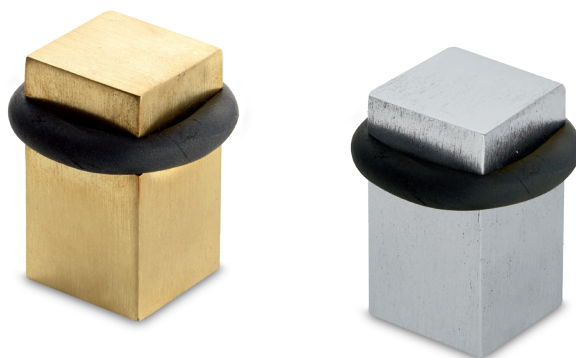

POMELLO FERMAPORTA

FENIX POMELLO FERMAPORTA

Materiale: Ottone
Material: Brass

Cromo satinato
Satined chrome

Cromo lucido
Polished chrome

Ottone lucido
Polished brass

Ottone satinato
Satined brass

Ottone yesterday
Yesterday brass

Pomello fermaporta
con vite e tassello
*Doorstop knob
with screw and plug*

Cod. 13 CS 64
€ 7,90

Cod. 13 CL 64
€ 7,90

Cod. 13 OL 64
€ 6,80

FENIX - Pomello fermaporta
con vite e tassello
*FENIX - Doorstop knob
with screw and plug*