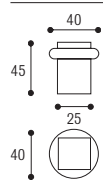

FENIX - Pomello fermaporta
con vite e tassello
*FENIX - Doorstop knob
with screw and plug*

Cod. 01 CS 64
€ 11,70

Cod. 01 CL 64
€ 11,70

Cod. 01 OL 64
€ 10,60

Cod. 01 OS 64
€ 10,60

Cod. 01 OY 64
€ 11,70