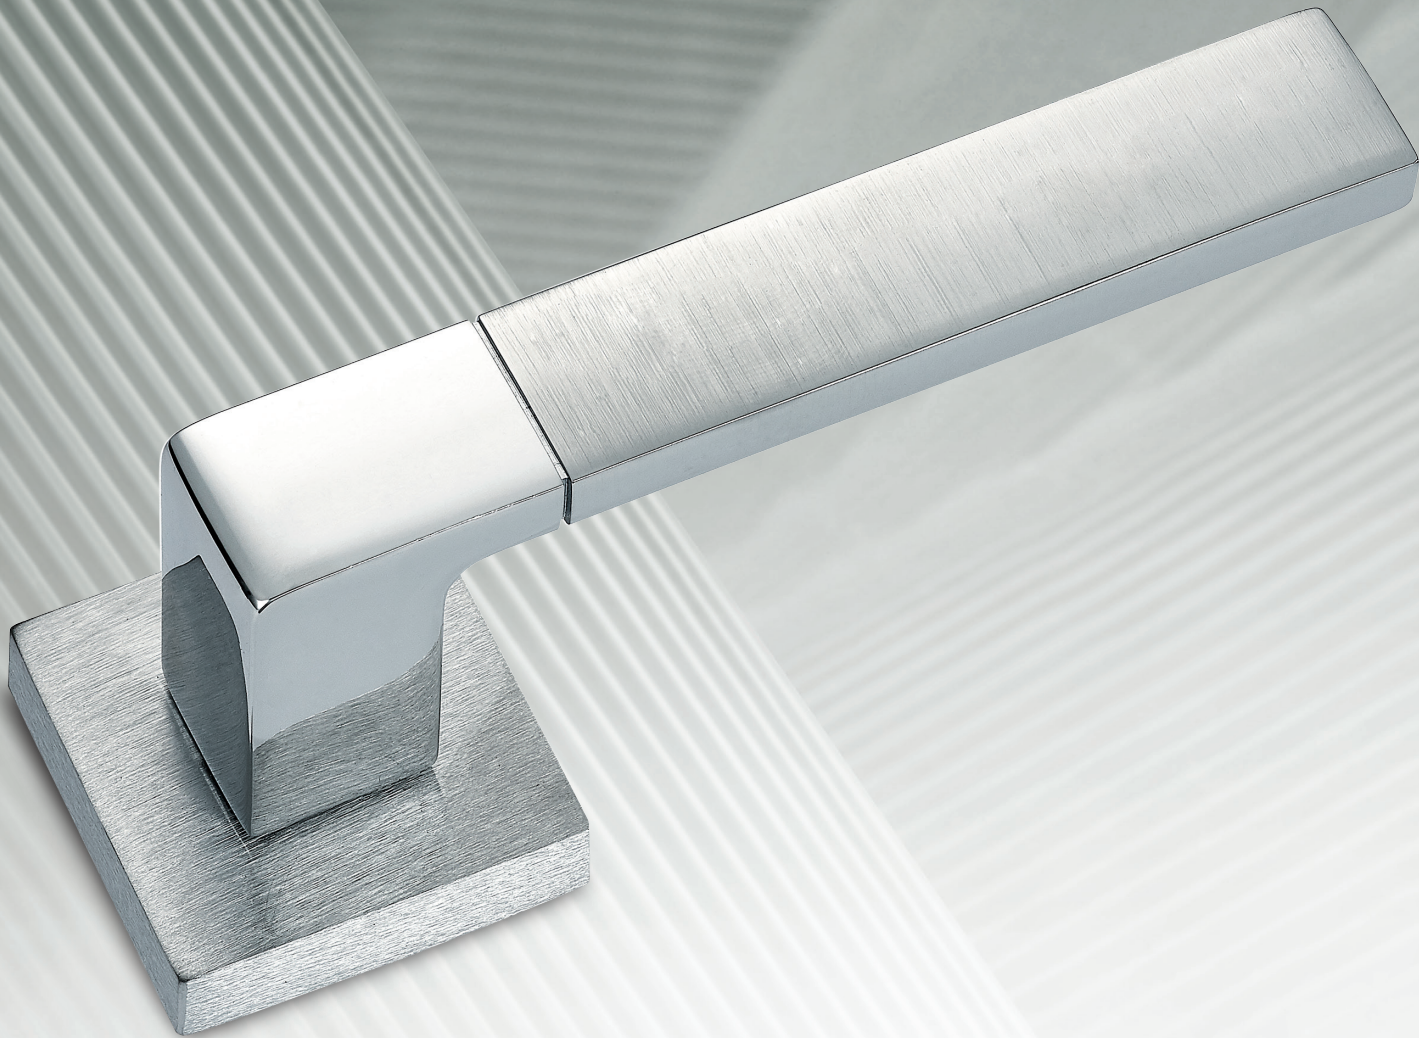

Maniglia con rosetta
Door handle with rose