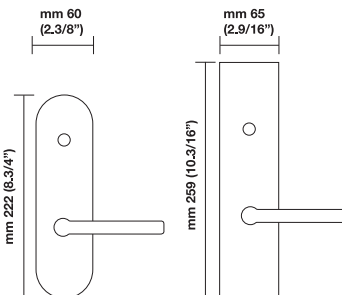

Finishes

03M= Matt Polished Brass
15= Satin Nickel
26= Polished Chrome

Functions

PGE= passage
PCY= privacy
DMY= dummy
ML-F= mortise lock
MULTI-POINT TRIM

Trim Options

RP= standard plain style rosette
RQ= standard square style rosette
EP= plain style escutcheon plates
ER= rectangular style long escutcheon plates

Sizes/Misure

Window handle/Maniglia per finestra

H 1054 F RS¹

Movement 4 click positions

Escutcheon options/Opzioni

EP

ER

To order Valli&Valli products, informations should be specified in the same sequence as the example given:

1.Lever/Knob	2.Trim options	3.Function	4.Finish	5.Handing	6.Backset	7.Miscellaneous
HXXX	RP	ML XX	03	RH	2.1/2"	2.1/4" thick

For small rosette, please specify RS/RSQ (45 mm rosette). RS pricing is the same as RP/RT pricing. Privacy RS also requires 105 RSP when ordering.
RQ (2.9/16" rosette) for standard 2.1/8" cross bore. RSQ pricing is the same as RQ. Privacy RSQ also requires 105 RSQ when ordering.
ET/EP = 03-26 Standard Finish, ER = 15-26-26D Standard Finish.
Conversion from metric to US measurement are approximate.