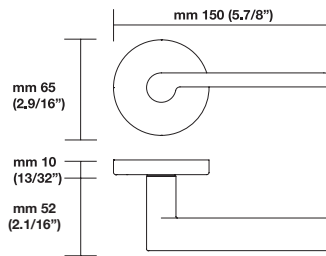

Finishes

03M= Matt Polished Brass
15= Satin Nickel
26= Polished Chrome

Functions

PGE= passage
PCY= privacy
DMY= dummy
ML-F= mortise lock
MULTI-POINT TRIM

Trim Options

RP= standard plain style rosette
RQ= standard square style rosette
EP= plain style escutcheon plates
ER= rectangular style long escutcheon plates

Sizes/Misure

Window handle/Maniglia per finestra

H 1054 F RS¹

Movement 4 click positions

Escutcheon options/Opzioni

EP

ER

To order Valli&Valli products, informations should be specified in the same sequence as the example given:

1.Lever/Knob	2.Trim options	3.Function	4.Finish	5.Handing	6.Backset	7.Miscellaneous
HXXX	RP	ML XX	03	RH	2.1/2"	2.1/4" thick

For small rosette, please specify RS/RSQ (45 mm rosette). RS pricing is the same as RP/RT pricing. Privacy RS also requires 105 RSP when ordering.
RQ (2.9/16" rosette) for standard 2.1/8" cross bore. RSQ pricing is the same as RQ. Privacy RSQ also requires 105 RSQ when ordering.
ET/EP = 03-26 Standard Finish, ER = 15-26-26D Standard Finish.
Conversion from metric to US measurement are approximate.