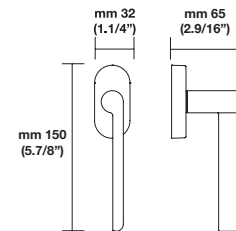

H 1054 Serie WW

design Valli Workshop

Material Brass/Materiale Ottone

Finish

	03M	RP	RQ
	15	RP	RQ
	26	RP	RQ

Finish

	15	EP	ER
	26	EP	ER

Product Submittal

Finishes

03M= Matt Polished Brass
15= Satin Nickel
26= Polished Chrome

Functions

PGE= passage
PCY= privacy
DMY= dummy
ML-F= mortise lock
MULTI-POINT TRIM

Trim Options

RP= standard plain style rosette
RQ= standard square style rosette
EP= plain style escutcheon plates
ER= rectangular style long escutcheon plates

Sizes/Misure

Window handle/Maniglia per finestra

H 1054 F RS¹

Movement 4 click positions

Escutcheon options/Opzioni

EP

ER

To order Valli&Valli products, informations should be specified in the same sequence as the example given:

1.Lever/Knob	2.Trim options	3.Function	4.Finish	5.Handing	6.Backset	7.Miscellaneous
HXXX	RP	ML XX	03	RH	2.1/2"	2.1/4" thick

For small rosette, please specify RS/RSQ (45 mm rosette). RS pricing is the same as RP/RT pricing. Privacy RS also requires 105 RSP when ordering.
RQ (2.9/16" rosette) for standard 2.1/8" cross bore. RSQ pricing is the same as RQ. Privacy RSQ also requires 105 RSQ when ordering.
ET/EP = 03-26 Standard Finish, ER = 15-26-26D Standard Finish.
Conversion from metric to US measurement are approximate.