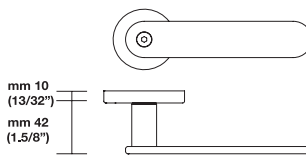

Finishes

26/16= Polished Chrome/Dull Black
26D/16= Satin Chrome/Dull Black

Functions

PGE= passage
PCY= privacy
DMY= dummy
ML-F= mortise lock
MULTI-POINT TRIM

Trim Options

RP= standard plain style rosette
EP= plain style long escutcheon plates
ER= rectangular style long escutcheon plates

Sizes/Misure

Window handle/Maniglia per finestra

H 1055 F RS¹

Movement 4 click positions

Escutcheon options/Opzioni

EP ER

To order Valli&Valli products, informations should be specified in the same sequence as the example given:

1.Lever/Knob	2.Trim options	3.Function	4.Finish	5.Handing	6.Backset	7.Miscellaneous
HXXX	RP	ML XX	03	RH	2.1/2"	2.1/4" thick

For small rosette, please specify RS/RSQ (45 mm rosette). RS pricing is the same as RP/RT pricing. Privacy RS also requires 105 RSP when ordering.
RQ (2.9/16" rosette) for standard 2.1/8" cross bore. RSQ pricing is the same as RQ. Privacy RSQ also requires 105 RSQ when ordering.
ET/EP = 03-26 Standard Finish, ER = 15-26-26D Standard Finish.
Conversion from metric to US measurement are approximate.