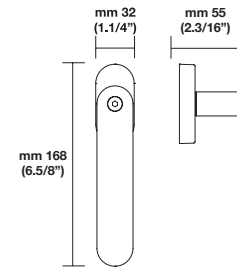

Finishes

26/16= Polished Chrome/Dull Black
26D/16= Satin Chrome/Dull Black

Functions

PGE= passage
PCY= privacy
DMY= dummy
ML-F= mortise lock
MULTI-POINT TRIM

Trim Options

RP= standard plain style rosette
EP= plain style long escutcheon plates
ER= rectangular style long escutcheon plates

Sizes/Misure

Window handle/Maniglia per finestra

H 1055 F RS¹

Movement 4 click positions

Escutcheon options/Opzioni

EP ER

To order Valli&Valli products, informations should be specified in the same sequence as the example given:

1.Lever/Knob	2.Trim options	3.Function	4.Finish	5.Handing	6.Backset	7.Miscellaneous
HXXX	RP	ML XX	03	RH	2.1/2"	2.1/4" thick

For small rosette, please specify RS/RSQ (45 mm rosette). RS pricing is the same as RP/RT pricing. Privacy RS also requires 105 RSP when ordering.
RQ (2.9/16" rosette) for standard 2.1/8" cross bore. RSQ pricing is the same as RQ. Privacy RSQ also requires 105 RSQ when ordering.
ET/EP = 03-26 Standard Finish, ER = 15-26-26D Standard Finish.
Conversion from metric to US measurement are approximate.