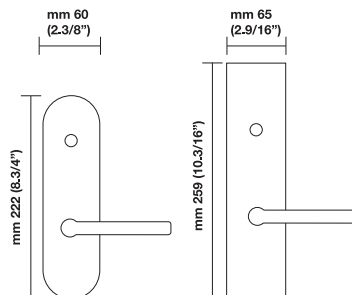

Finishes

26/16= Polished Chrome/Dull Black
26D/16= Satin Chrome/Dull Black

Functions

PGE= passage
PCY= privacy
DMY= dummy
ML-F= mortise lock
MULTI-POINT TRIM

Trim Options

RP= standard plain style rosette
EP= plain style long escutcheon plates
ER= rectangular style long escutcheon plates

Sizes/Misure

Window handle/Maniglia per finestra

H 1055 F RS¹

Movement 4 click positions

Escutcheon options/Opzioni

EP ER

To order Valli&Valli products, informations should be specified in the same sequence as the example given:

1.Lever/Knob	2.Trim options	3.Function	4.Finish	5.Handing	6.Backset	7.Miscellaneous
HXXX	RP	ML XX	03	RH	2.1/2"	2.1/4" thick

For small rosette, please specify RS/RSQ (45 mm rosette). RS pricing is the same as RP/RT pricing. Privacy RS also requires 105 RSP when ordering.
RQ (2.9/16" rosette) for standard 2.1/8" cross bore. RSQ pricing is the same as RQ. Privacy RSQ also requires 105 RSQ when ordering.
ET/EP = 03-26 Standard Finish, ER = 15-26-26D Standard Finish.
Conversion from metric to US measurement are approximate.