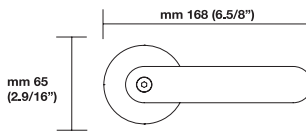

Finishes

26/16= Polished Chrome/Dull Black
26D/16= Satin Chrome/Dull Black

Functions

PGE= passage
PCY= privacy
DMY= dummy
ML-F= mortise lock
MULTI-POINT TRIM

Trim Options

RP= standard plain style rosette
EP= plain style long escutcheon plates
ER= rectangular style long escutcheon plates

Sizes/Misure

Window handle/Maniglia per finestra

H 1055 F RS¹

Movement 4 click positions

Escutcheon options/Opzioni

EP ER

To order Valli&Valli products, informations should be specified in the same sequence as the example given:

1.Lever/Knob	2.Trim options	3.Function	4.Finish	5.Handing	6.Backset	7.Miscellaneous
HXXX	RP	ML XX	03	RH	2.1/2"	2.1/4" thick

For small rosette, please specify RS/RSQ (45 mm rosette). RS pricing is the same as RP/RT pricing. Privacy RS also requires 105 RSP when ordering.
RQ (2.9/16" rosette) for standard 2.1/8" cross bore. RSQ pricing is the same as RQ. Privacy RSQ also requires 105 RSQ when ordering.
ET/EP = 03-26 Standard Finish, ER = 15-26-26D Standard Finish.
Conversion from metric to US measurement are approximate.