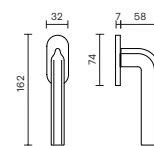

**vallihandles.com**

Maniglia porta / Door handle

Maniglia finestra / Window handle

**Cromosat**  
Satin chrome

**Orsatop**  
Matt brass

**Nikelhero**  
Black nickel

**Titanium PVD**  
Titanium PVD

**F RS**

**F RS B**

**R8/R7/R8Y/R7Y**

**RB8/RB7/RB8Y/RB7Y**

**RG8/RG8Y**

**RGB8/RGB8Y**

**RO8/RO8Y**

**R8/R7 + BZG**

**RB8/RB7 + BZG**