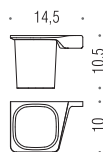

ALIZÉ

Angeletti Ruzza Design