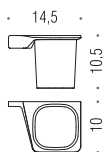

Angeletti Ruzza Design

B2501D
Porta sapone destro
Right soap dish holder

B2501S
Porta sapone sinistro
Left soap dish holder

B9330D
Spandisapone destro (L 0,50)
Right soap dispenser

B9330S
Spandisapone sinistro (L 0,50)
Left soap dispenser