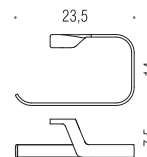

ALIZÉ

Angeletti Ruzza Design