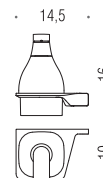

Angeletti Ruzza Design

B2501D
Porta sapone destro
Right soap dish holder

B2501S
Porta sapone sinistro
Left soap dish holder

B9330D
Spandisapone destro (L 0,50)
Right soap dispenser

B9330S
Spandisapone sinistro (L 0,50)
Left soap dispenser