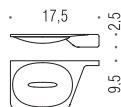

B2509

B9330S

B2512

B2511
B2510
B2509

AR37

B2508D

B2507S
B2506

ALIZÉ

Angeletti Ruzza Design

B2501D
Porta sapone destro
Right soap dish holder

B2501S
Porta sapone sinistro
Left soap dish holder

B9330D
Spandisapone destro (L 0,50)
Right soap dispenser

B9330S
Spandisapone sinistro (L 0,50)
Left soap dispenser