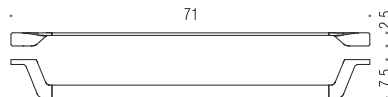

ALIZÉ

Angeletti Ruzza Design