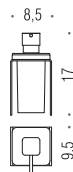

B9334
Spandisapone (L 0,22) d'appoggio
Standing soap dispenser