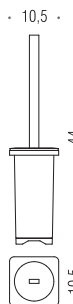

B2901

B2902-B9333

B2941 - B9334 - B2940

LC67

*B2909 - B2910 - B2911*

B2908

B2991

B2907  
B2906

**B2991**  
Porta rotolo coperto  
Paper holder with cover

**Direzione destra o sinistra  
modificabile dal cliente**  
End user may modify  
left or right direction

Materiale  
Material

Ottone / Cromall®  
Brass / Cromall®

Warning: we do not recommend the application of the pieces on particularly rough surfaces such as plaster, raw concrete walls, resins, textured tiles and mosaics.

**B2940**  
Porta sapone d'appoggio  
Standing soap dish holder

**B2941**  
Porta bicchiere d'appoggio  
Standing glass holder

**B9334**  
Spandisapone (L 0,22) d'appoggio  
Standing soap dispenser

**B2907**  
Porta scopino  
Brush holder

**B2906**  
Porta scopino d'appoggio  
Standing brush holder