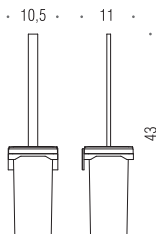

Warning: we do not recommend the application of the pieces on particularly rough surfaces such as plaster, raw concrete walls, resins, textured tiles and mosaics.

**B2940**  
Porta sapone d'appoggio  
Standing soap dish holder

**B2941**  
Porta bicchiere d'appoggio  
Standing glass holder

**B9334**  
Spandisapone (L 0,22) d'appoggio  
Standing soap dispenser

**B2907**  
Porta scopino  
Brush holder

**B2906**  
Porta scopino d'appoggio  
Standing brush holder